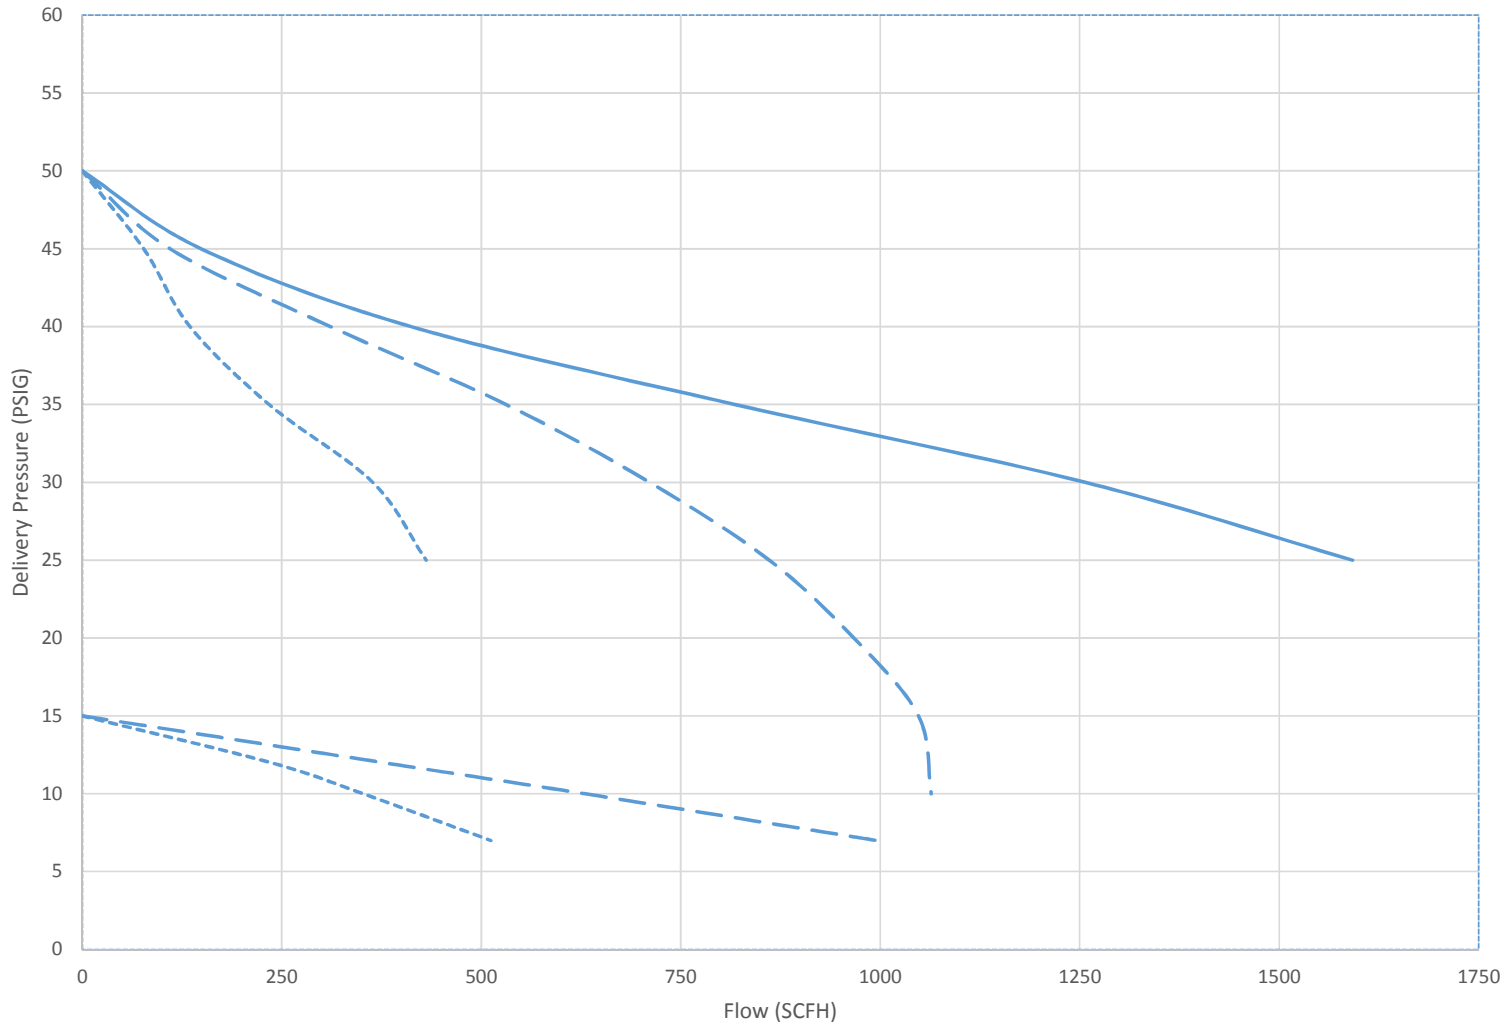

SERIES 40 LOW PRESSURE

**Inlet Pressure
(Air @ 70°F)**

- 400 PSIG in
- - 200 PSIG in
- ... 100 PSIG in

REGULATORS
40-50-510
40-15-510
40-15-300